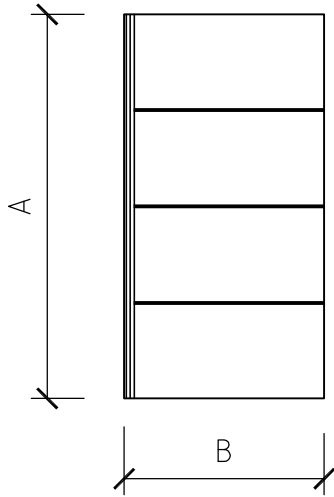

TOP

700 SERIES		
A	B	C
48"	25"	20"
66"	25"	20"
72"	25"	20"

SIDE

AWNING LINE

NOTES:

ALL DIMENSIONS ARE APPROXIMATE
 COPPER IS A NATURAL MATERIAL
 AND FINISH MAY VARY FROM PIECE TO PIECE
 MULTIPLE MATERIALS ARE AVAILABLE
 WEIGHT VARIES
 THESE ARE FOR REPRESENTATIONAL PURPOSE ONLY.
 SIZES ARE STANDARD, CUSTOM SIZES ARE AVAILABLE.