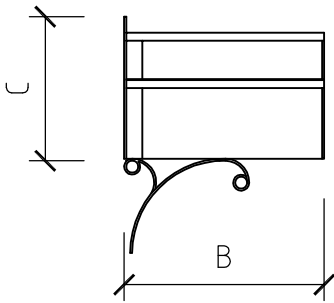

TOP

700 SERIES		
A	B	C
48"	25"	20"
66"	25"	20"
72"	25"	20"

SIDE

AWNING LINE

NOTES:

ALL DIMENSIONS ARE APPROXIMATE
 COPPER IS A NATURAL MATERIAL
 AND FINISH MAY VARY FROM PIECE TO PIECE
 MULTIPLE MATERIALS ARE AVAILABLE
 WEIGHT VARIES
 THESE ARE FOR REPRESENTATIONAL PURPOSE ONLY.
 SIZES ARE STANDARD, CUSTOM SIZES ARE AVAILABLE.