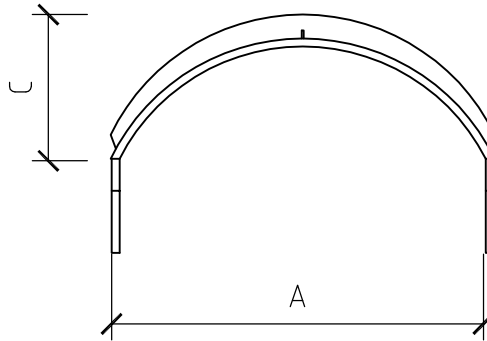

TOP

700 SERIES		
A	B	C
48"	25"	20"
66"	25"	20"
72"	25"	20"

SIDE

AWNING LINE

NOTES:

ALL DIMENSIONS ARE APPROXIMATE
 COPPER IS A NATURAL MATERIAL
 AND FINISH MAY VARY FROM PIECE TO PIECE
 MULTIPLE MATERIALS ARE AVAILABLE
 WEIGHT VARIES
 THESE ARE FOR REPRESENTATIONAL PURPOSE ONLY.
 SIZES ARE STANDARD, CUSTOM SIZES ARE AVAILABLE.